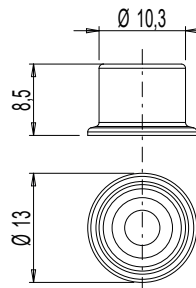

PAWLS

Functions

Pawl to be combined with a striker, required to create a locking point.

Online data sheet

01319K

A = pin B= striker

01332

01333

01352K

01356K

02315K

02320

04027K

04030K

04042K

STRIKERS AND FASTENING MECHANISMS

04049

04050

04067

Item code	Description	PROFILE CROSS - SECTION	Base Raw	Anodised Elox	Painted	Trend/Gold Brass	Pieces per pack
01319K	3RD FASTENING MECHANISM STRIKER	C007	X				200
01332	PIN FOR ADDITIONAL FASTENING MECHANISMS		X				50
01333	ADDITIONAL FASTENING MECHANISM COMPONENT	C001-C002-C004-C010-C011-C013-C014-C015-C016-C017	X				50
01352K	LOCKING PAWL	C001-C002-C003-C004-C005-C006-C007-C008-C009-C010-C011-C012-C013-C014-C015-C016-C017-P001-P002-P003-P004-P005-P006-P007-P008-P009-P010	X				400
01356K	ADDITIONAL PAWL	-	X				400
02315K	ADDITIONAL FASTENING MECHANISM COMPONENT	C001-C002-C005-C010-C013-C014-C015-P001-P005-P006	X				500
02320	PIN FOR ADDITIONAL FASTENING MECHANISMS	C010	X				500
04027K	FUTURA FIXED PAWL	C001-C002-C003-C005-C006-C013-C014-C015-C016-C017-P001-P002-P003-P004-P005-P006-P008-P009-P010	X				200
04030K	ADJUSTABLE LOCKING PAWL	C001-C002-C003-C005-C007-C008-C011-C013-C014-C015-C016-C017-P001-P002-P004-P005-P006-P007-P008-P009-P010	X				200
04042K	ADJUSTABLE LOCKING PAWL	C001-C002-C003-C004-C005-C006-C007-C008-C009-C010-C011-C012-C013-C014-C015-C016-C017-P001-P002-P003-P004-P005-P006-P007-P008-P009-P010	X				200
04049	FIXED PAWL		X				200
04050	FIXED PAWL	C001-C002-C003-C004-C005-C006-C007-C008-C009-C010-C011-C012-C013-C014-C015-C016-C017-P001-P002-P003-P004-P005-P006-P007-P008-P009-P010	X				200
04067	FUTURA FIXED PAWL	-	X				200