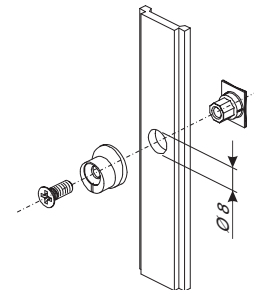

PAWLS

Functions

Pawl to be combined with a striker, required to create a locking point.

Online data sheet

01319K

A = pin B= striker

01332

01333

01352K

01356K

02315K

02320

04027K

04030K

04042K

STRIKERS AND FASTENING MECHANISMS

04049

04050

04067

Item code	Description	PROFILE CROSS - SECTION	Base Raw	Anodised Elox	Painted	Trend/Gold Brass	Pieces per pack
01319K	3RD FASTENING MECHANISM STRIKER	C007	X				200
01332	PIN FOR ADDITIONAL FASTENING MECHANISMS		X				50
01333	ADDITIONAL FASTENING MECHANISM COMPONENT	C001-C002-C004-C010-C011-C013-C014-C015-C016-C017	X				50
01352K	LOCKING PAWL	C001-C002-C003-C004-C005-C006-C007-C008-C009-C010-C011-C012-C013-C014-C015-C016-C017-P001-P002-P003-P004-P005-P006-P007-P008-P009-P010	X				400
01356K	ADDITIONAL PAWL	-	X				400
02315K	ADDITIONAL FASTENING MECHANISM COMPONENT	C001-C002-C005-C010-C013-C014-C015-P001-P005-P006	X				500
02320	PIN FOR ADDITIONAL FASTENING MECHANISMS	C010	X				500
04027K	FUTURA FIXED PAWL	C001-C002-C003-C005-C006-C013-C014-C015-C016-C017-P001-P002-P003-P004-P005-P006-P008-P009-P010	X				200
04030K	ADJUSTABLE LOCKING PAWL	C001-C002-C003-C005-C007-C008-C011-C013-C014-C015-C016-C017-P001-P002-P004-P005-P006-P007-P008-P009-P010	X				200
04042K	ADJUSTABLE LOCKING PAWL	C001-C002-C003-C004-C005-C006-C007-C008-C009-C010-C011-C012-C013-C014-C015-C016-C017-P001-P002-P003-P004-P005-P006-P007-P008-P009-P010	X				200
04049	FIXED PAWL		X				200
04050	FIXED PAWL	C001-C002-C003-C004-C005-C006-C007-C008-C009-C010-C011-C012-C013-C014-C015-C016-C017-P001-P002-P003-P004-P005-P006-P007-P008-P009-P010	X				200
04067	FUTURA FIXED PAWL	-	X				200