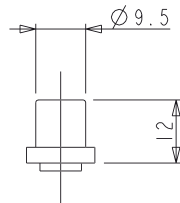

PAWLS

Functions

Pawl to be combined with a striker, required to create a locking point.

Online data sheet

01319K

A = pin B= striker

01332

01333

01352K

01356K

02315K

02320

04027K

04030K

04042K

STRIKERS AND FASTENING MECHANISMS

04049

04050

04067

Item code	Description	PROFILE CROSS - SECTION	Base Raw	Anodised Elox	Painted	Trend/Gold Brass	Pieces per pack
01319K	3RD FASTENING MECHANISM STRIKER	C007	X				200
01332	PIN FOR ADDITIONAL FASTENING MECHANISMS		X				50
01333	ADDITIONAL FASTENING MECHANISM COMPONENT	C001-C002-C004-C010-C011-C013-C014-C015-C016-C017	X				50
01352K	LOCKING PAWL	C001-C002-C003-C004-C005-C006-C007-C008-C009-C010-C011-C012-C013-C014-C015-C016-C017-P001-P002-P003-P004-P005-P006-P007-P008-P009-P010	X				400
01356K	ADDITIONAL PAWL	-	X				400
02315K	ADDITIONAL FASTENING MECHANISM COMPONENT	C001-C002-C005-C010-C013-C014-C015-P001-P005-P006	X				500
02320	PIN FOR ADDITIONAL FASTENING MECHANISMS	C010	X				500
04027K	FUTURA FIXED PAWL	C001-C002-C003-C005-C006-C013-C014-C015-C016-C017-P001-P002-P003-P004-P005-P006-P008-P009-P010	X				200
04030K	ADJUSTABLE LOCKING PAWL	C001-C002-C003-C005-C007-C008-C011-C013-C014-C015-C016-C017-P001-P002-P004-P005-P006-P007-P008-P009-P010	X				200
04042K	ADJUSTABLE LOCKING PAWL	C001-C002-C003-C004-C005-C006-C007-C008-C009-C010-C011-C012-C013-C014-C015-C016-C017-P001-P002-P003-P004-P005-P006-P007-P008-P009-P010	X				200
04049	FIXED PAWL		X				200
04050	FIXED PAWL	C001-C002-C003-C004-C005-C006-C007-C008-C009-C010-C011-C012-C013-C014-C015-C016-C017-P001-P002-P003-P004-P005-P006-P007-P008-P009-P010	X				200
04067	FUTURA FIXED PAWL	-	X				200