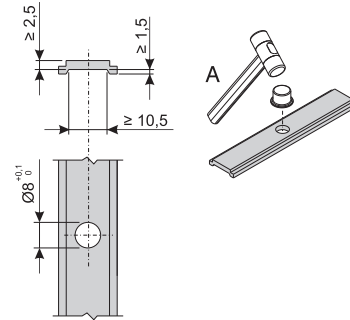

PAWLS

Functions

Pawl to be combined with a striker, required to create a locking point.

Online data sheet

01319K

A = pin B= striker

01332

01333

01352K

01356K

02315K

02320

04027K

04030K

04042K

STRIKERS AND FASTENING MECHANISMS

04049

04050

04067

Item code	Description	PROFILE CROSS - SECTION	Base Raw	Anodised Elox	Painted	Trend/Gold Brass	Pieces per pack
01319K	3RD FASTENING MECHANISM STRIKER	C007	X				200
01332	PIN FOR ADDITIONAL FASTENING MECHANISMS		X				50
01333	ADDITIONAL FASTENING MECHANISM COMPONENT	C001-C002-C004-C010-C011-C013-C014-C015-C016-C017	X				50
01352K	LOCKING PAWL	C001-C002-C003-C004-C005-C006-C007-C008-C009-C010-C011-C012-C013-C014-C015-C016-C017-P001-P002-P003-P004-P005-P006-P007-P008-P009-P010	X				400
01356K	ADDITIONAL PAWL	-	X				400
02315K	ADDITIONAL FASTENING MECHANISM COMPONENT	C001-C002-C005-C010-C013-C014-C015-P001-P005-P006	X				500
02320	PIN FOR ADDITIONAL FASTENING MECHANISMS	C010	X				500
04027K	FUTURA FIXED PAWL	C001-C002-C003-C005-C006-C013-C014-C015-C016-C017-P001-P002-P003-P004-P005-P006-P008-P009-P010	X				200
04030K	ADJUSTABLE LOCKING PAWL	C001-C002-C003-C005-C007-C008-C011-C013-C014-C015-C016-C017-P001-P002-P004-P005-P006-P007-P008-P009-P010	X				200
04042K	ADJUSTABLE LOCKING PAWL	C001-C002-C003-C004-C005-C006-C007-C008-C009-C010-C011-C012-C013-C014-C015-C016-C017-P001-P002-P003-P004-P005-P006-P007-P008-P009-P010	X				200
04049	FIXED PAWL		X				200
04050	FIXED PAWL	C001-C002-C003-C004-C005-C006-C007-C008-C009-C010-C011-C012-C013-C014-C015-C016-C017-P001-P002-P003-P004-P005-P006-P007-P008-P009-P010	X				200
04067	FUTURA FIXED PAWL	-	X				200