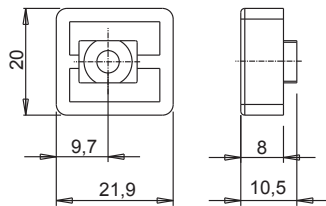

PAWLS

Functions

Pawl to be combined with a striker, required to create a locking point.

Online data sheet

01319K

A = pin B= striker

01332

01333

04049

04050

04067

Item code	Description	PROFILE CROSS - SECTION	Base Raw	Anodised Elox	Painted	Trend/Gold Brass	Pieces per pack
01319K	3RD FASTENING MECHANISM STRIKER	C007	X				200
01332	PIN FOR ADDITIONAL FASTENING MECHANISMS		X				50
01333	ADDITIONAL FASTENING MECHANISM COMPONENT	C001-C002-C004-C010-C011-C013-C014-C015-C016-C017	X				50
01352K	LOCKING PAWL	C001-C002-C003-C004-C005-C006-C007-C008-C009-C010-C011-C012-C013-C014-C015-C016-C017-P001-P002-P003-P004-P005-P006-P007-P008-P009-P010	X				400
01356K	ADDITIONAL PAWL	-	X				400
02315K	ADDITIONAL FASTENING MECHANISM COMPONENT	C001-C002-C005-C010-C013-C014-C015-P001-P005-P006	X				500
02320	PIN FOR ADDITIONAL FASTENING MECHANISMS	C010	X				500
04027K	FUTURA FIXED PAWL	C001-C002-C003-C005-C006-C013-C014-C015-C016-C017-P001-P002-P003-P004-P005-P006-P008-P009-P010	X				200
04030K	ADJUSTABLE LOCKING PAWL	C001-C002-C003-C005-C007-C008-C011-C013-C014-C015-C016-C017-P001-P002-P004-P005-P006-P007-P008-P009-P010	X				200
04042K	ADJUSTABLE LOCKING PAWL	C001-C002-C003-C004-C005-C006-C007-C008-C009-C010-C011-C012-C013-C014-C015-C016-C017-P001-P002-P003-P004-P005-P006-P007-P008-P009-P010	X				200
04049	FIXED PAWL		X				200
04050	FIXED PAWL	C001-C002-C003-C004-C005-C006-C007-C008-C009-C010-C011-C012-C013-C014-C015-C016-C017-P001-P002-P003-P004-P005-P006-P007-P008-P009-P010	X				200
04067	FUTURA FIXED PAWL	-	X				200