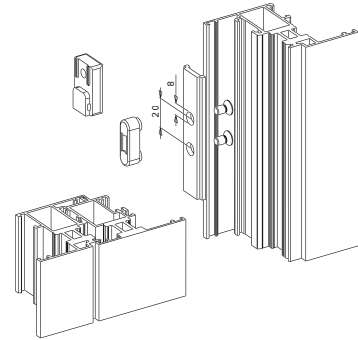

PAWLS

Functions

Pawl to be combined with a striker, required to create a locking point.

Online data sheet

01319K

A = pin B= striker

01332

01333

01352K

01356K

02315K

02320

04027K

04030K

04042K

STRIKERS AND FASTENING MECHANISMS

04049

04050

04067

Item code	Description	PROFILE CROSS - SECTION	Base Raw	Anodised Elox	Painted	Trend/Gold Brass	Pieces per pack
01319K	3RD FASTENING MECHANISM STRIKER	C007	X				200
01332	PIN FOR ADDITIONAL FASTENING MECHANISMS		X				50
01333	ADDITIONAL FASTENING MECHANISM COMPONENT	C001-C002-C004-C010-C011-C013-C014-C015-C016-C017	X				50
01352K	LOCKING PAWL	C001-C002-C003-C004-C005-C006-C007-C008-C009-C010-C011-C012-C013-C014-C015-C016-C017-P001-P002-P003-P004-P005-P006-P007-P008-P009-P010	X				400
01356K	ADDITIONAL PAWL	-	X				400
02315K	ADDITIONAL FASTENING MECHANISM COMPONENT	C001-C002-C005-C010-C013-C014-C015-P001-P005-P006	X				500
02320	PIN FOR ADDITIONAL FASTENING MECHANISMS	C010	X				500
04027K	FUTURA FIXED PAWL	C001-C002-C003-C005-C006-C013-C014-C015-C016-C017-P001-P002-P003-P004-P005-P006-P008-P009-P010	X				200
04030K	ADJUSTABLE LOCKING PAWL	C001-C002-C003-C005-C007-C008-C011-C013-C014-C015-C016-C017-P001-P002-P004-P005-P006-P007-P008-P009-P010	X				200
04042K	ADJUSTABLE LOCKING PAWL	C001-C002-C003-C004-C005-C006-C007-C008-C009-C010-C011-C012-C013-C014-C015-C016-C017-P001-P002-P003-P004-P005-P006-P007-P008-P009-P010	X				200
04049	FIXED PAWL		X				200
04050	FIXED PAWL	C001-C002-C003-C004-C005-C006-C007-C008-C009-C010-C011-C012-C013-C014-C015-C016-C017-P001-P002-P003-P004-P005-P006-P007-P008-P009-P010	X				200
04067	FUTURA FIXED PAWL	-	X				200