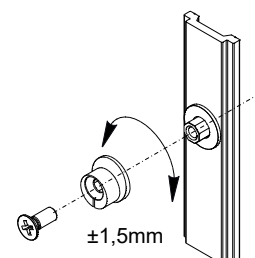

PAWLS

Functions

Pawl to be combined with a striker, required to create a locking point.

Online data sheet

01319K

A = pin B= striker

01332

01333

01352K

01356K

02315K

02320

04027K

04030K

04042K

STRIKERS AND FASTENING MECHANISMS

04049

04050

04067

Item code	Description	PROFILE CROSS - SECTION	Base Raw	Anodised Elox	Painted	Trend/Gold Brass	Pieces per pack
01319K	3RD FASTENING MECHANISM STRIKER	C007	X				200
01332	PIN FOR ADDITIONAL FASTENING MECHANISMS		X				50
01333	ADDITIONAL FASTENING MECHANISM COMPONENT	C001-C002-C004-C010-C011-C013-C014-C015-C016-C017	X				50
01352K	LOCKING PAWL	C001-C002-C003-C004-C005-C006-C007-C008-C009-C010-C011-C012-C013-C014-C015-C016-C017-P001-P002-P003-P004-P005-P006-P007-P008-P009-P010	X				400
01356K	ADDITIONAL PAWL	-	X				400
02315K	ADDITIONAL FASTENING MECHANISM COMPONENT	C001-C002-C005-C010-C013-C014-C015-P001-P005-P006	X				500
02320	PIN FOR ADDITIONAL FASTENING MECHANISMS	C010	X				500
04027K	FUTURA FIXED PAWL	C001-C002-C003-C005-C006-C013-C014-C015-C016-C017-P001-P002-P003-P004-P005-P006-P008-P009-P010	X				200
04030K	ADJUSTABLE LOCKING PAWL	C001-C002-C003-C005-C007-C008-C011-C013-C014-C015-C016-C017-P001-P002-P004-P005-P006-P007-P008-P009-P010	X				200
04042K	ADJUSTABLE LOCKING PAWL	C001-C002-C003-C004-C005-C006-C007-C008-C009-C010-C011-C012-C013-C014-C015-C016-C017-P001-P002-P003-P004-P005-P006-P007-P008-P009-P010	X				200
04049	FIXED PAWL		X				200
04050	FIXED PAWL	C001-C002-C003-C004-C005-C006-C007-C008-C009-C010-C011-C012-C013-C014-C015-C016-C017-P001-P002-P003-P004-P005-P006-P007-P008-P009-P010	X				200
04067	FUTURA FIXED PAWL	-	X				200