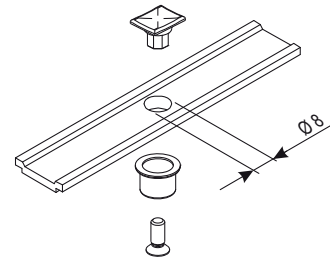

PAWLS

Functions

Pawl to be combined with a striker, required to create a locking point.

Online data sheet

01319K

A = pin B= striker

01332

01333

01352K

01356K

02315K

02320

04027K

04030K

04042K

STRIKERS AND FASTENING MECHANISMS

04049

04050

04067

Item code	Description	PROFILE CROSS - SECTION	Base Raw	Anodised Elox	Painted	Trend/Gold Brass	Pieces per pack
01319K	3RD FASTENING MECHANISM STRIKER	C007	X				200
01332	PIN FOR ADDITIONAL FASTENING MECHANISMS		X				50
01333	ADDITIONAL FASTENING MECHANISM COMPONENT	C001-C002-C004-C010-C011-C013-C014-C015-C016-C017	X				50
01352K	LOCKING PAWL	C001-C002-C003-C004-C005-C006-C007-C008-C009-C010-C011-C012-C013-C014-C015-C016-C017-P001-P002-P003-P004-P005-P006-P007-P008-P009-P010	X				400
01356K	ADDITIONAL PAWL	-	X				400
02315K	ADDITIONAL FASTENING MECHANISM COMPONENT	C001-C002-C005-C010-C013-C014-C015-P001-P005-P006	X				500
02320	PIN FOR ADDITIONAL FASTENING MECHANISMS	C010	X				500
04027K	FUTURA FIXED PAWL	C001-C002-C003-C005-C006-C013-C014-C015-C016-C017-P001-P002-P003-P004-P005-P006-P008-P009-P010	X				200
04030K	ADJUSTABLE LOCKING PAWL	C001-C002-C003-C005-C007-C008-C011-C013-C014-C015-C016-C017-P001-P002-P004-P005-P006-P007-P008-P009-P010	X				200
04042K	ADJUSTABLE LOCKING PAWL	C001-C002-C003-C004-C005-C006-C007-C008-C009-C010-C011-C012-C013-C014-C015-C016-C017-P001-P002-P003-P004-P005-P006-P007-P008-P009-P010	X				200
04049	FIXED PAWL		X				200
04050	FIXED PAWL	C001-C002-C003-C004-C005-C006-C007-C008-C009-C010-C011-C012-C013-C014-C015-C016-C017-P001-P002-P003-P004-P005-P006-P007-P008-P009-P010	X				200
04067	FUTURA FIXED PAWL	-	X				200