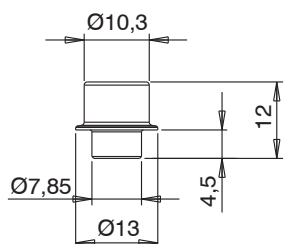

PAWLS

Functions

Pawl to be combined with a striker, required to create a locking point.

Online data sheet

01319K

A = pin B= striker

01332

01333

01352K