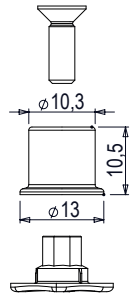

PAWLS

Functions

Pawl to be combined with a striker, required to create a locking point.

Online data sheet

01319K

A = pin B= striker

01332

01333

01352K

01356K

02315K

02320

04027K

04030K

04042K

STRIKERS AND FASTENING MECHANISMS

04049

04050

04067

Item code	Description	PROFILE CROSS - SECTION	Base Raw	Anodised Elox	Painted	Trend/Gold Brass	Pieces per pack
01319K	3RD FASTENING MECHANISM STRIKER	C007	X				200
01332	PIN FOR ADDITIONAL FASTENING MECHANISMS		X				50
01333	ADDITIONAL FASTENING MECHANISM COMPONENT	C001-C002-C004-C010-C011-C013-C014-C015-C016-C017	X				50
01352K	LOCKING PAWL	C001-C002-C003-C004-C005-C006-C007-C008-C009-C010-C011-C012-C013-C014-C015-C016-C017-P001-P002-P003-P004-P005-P006-P007-P008-P009-P010	X				400
01356K	ADDITIONAL PAWL	-	X				400
02315K	ADDITIONAL FASTENING MECHANISM COMPONENT	C001-C002-C005-C010-C013-C014-C015-P001-P005-P006	X				500
02320	PIN FOR ADDITIONAL FASTENING MECHANISMS	C010	X				500
04027K	FUTURA FIXED PAWL	C001-C002-C003-C005-C006-C013-C014-C015-C016-C017-P001-P002-P003-P004-P005-P006-P008-P009-P010	X				200
04030K	ADJUSTABLE LOCKING PAWL	C001-C002-C003-C005-C007-C008-C011-C013-C014-C015-C016-C017-P001-P002-P004-P005-P006-P007-P008-P009-P010	X				200
04042K	ADJUSTABLE LOCKING PAWL	C001-C002-C003-C004-C005-C006-C007-C008-C009-C010-C011-C012-C013-C014-C015-C016-C017-P001-P002-P003-P004-P005-P006-P007-P008-P009-P010	X				200
04049	FIXED PAWL		X				200
04050	FIXED PAWL	C001-C002-C003-C004-C005-C006-C007-C008-C009-C010-C011-C012-C013-C014-C015-C016-C017-P001-P002-P003-P004-P005-P006-P007-P008-P009-P010	X				200
04067	FUTURA FIXED PAWL	-	X				200