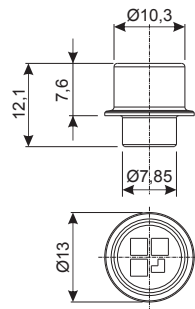

01356K

02315K

02320

04027K

04030K

04042K