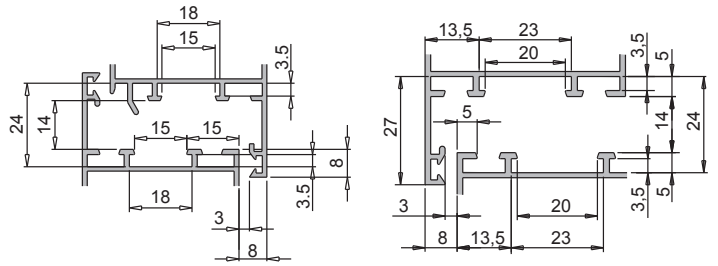

PAWLS

Functions

Pawl to be combined with a striker, required to create a locking point.

Online data sheet

01319K

A = pin B= striker

01332

01333

04049

04050

04067

Item code	Description	PROFILE CROSS - SECTION	Base Raw	Anodised Elox	Painted	Trend/Gold Brass	Pieces per pack
01319K	3RD FASTENING MECHANISM STRIKER	C007	X				200
01332	PIN FOR ADDITIONAL FASTENING MECHANISMS		X				50
01333	ADDITIONAL FASTENING MECHANISM COMPONENT	C001-C002-C004-C010-C011-C013-C014-C015-C016-C017	X				50
01352K	LOCKING PAWL	C001-C002-C003-C004-C005-C006-C007-C008-C009-C010-C011-C012-C013-C014-C015-C016-C017-P001-P002-P003-P004-P005-P006-P007-P008-P009-P010	X				400
01356K	ADDITIONAL PAWL	-	X				400
02315K	ADDITIONAL FASTENING MECHANISM COMPONENT	C001-C002-C005-C010-C013-C014-C015-P001-P005-P006	X				500
02320	PIN FOR ADDITIONAL FASTENING MECHANISMS	C010	X				500
04027K	FUTURA FIXED PAWL	C001-C002-C003-C005-C006-C013-C014-C015-C016-C017-P001-P002-P003-P004-P005-P006-P008-P009-P010	X				200
04030K	ADJUSTABLE LOCKING PAWL	C001-C002-C003-C005-C007-C008-C011-C013-C014-C015-C016-C017-P001-P002-P004-P005-P006-P007-P008-P009-P010	X				200
04042K	ADJUSTABLE LOCKING PAWL	C001-C002-C003-C004-C005-C006-C007-C008-C009-C010-C011-C012-C013-C014-C015-C016-C017-P001-P002-P003-P004-P005-P006-P007-P008-P009-P010	X				200
04049	FIXED PAWL		X				200
04050	FIXED PAWL	C001-C002-C003-C004-C005-C006-C007-C008-C009-C010-C011-C012-C013-C014-C015-C016-C017-P001-P002-P003-P004-P005-P006-P007-P008-P009-P010	X				200
04067	FUTURA FIXED PAWL	-	X				200