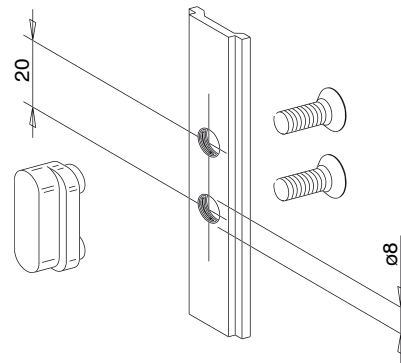

PAWLS

Functions

Pawl to be combined with a striker, required to create a locking point.

Online data sheet

01319K

A = pin B= striker

01332

01333

04049

04050

04067

Item code	Description	PROFILE CROSS - SECTION	Base Raw	Anodised Elox	Painted	Trend/Gold Brass	Pieces per pack
01319K	3RD FASTENING MECHANISM STRIKER	C007	X				200
01332	PIN FOR ADDITIONAL FASTENING MECHANISMS		X				50
01333	ADDITIONAL FASTENING MECHANISM COMPONENT	C001-C002-C004-C010-C011-C013-C014-C015-C016-C017	X				50
01352K	LOCKING PAWL	C001-C002-C003-C004-C005-C006-C007-C008-C009-C010-C011-C012-C013-C014-C015-C016-C017-P001-P002-P003-P004-P005-P006-P007-P008-P009-P010	X				400
01356K	ADDITIONAL PAWL	-	X				400
02315K	ADDITIONAL FASTENING MECHANISM COMPONENT	C001-C002-C005-C010-C013-C014-C015-P001-P005-P006	X				500
02320	PIN FOR ADDITIONAL FASTENING MECHANISMS	C010	X				500
04027K	FUTURA FIXED PAWL	C001-C002-C003-C005-C006-C013-C014-C015-C016-C017-P001-P002-P003-P004-P005-P006-P008-P009-P010	X				200
04030K	ADJUSTABLE LOCKING PAWL	C001-C002-C003-C005-C007-C008-C011-C013-C014-C015-C016-C017-P001-P002-P004-P005-P006-P007-P008-P009-P010	X				200
04042K	ADJUSTABLE LOCKING PAWL	C001-C002-C003-C004-C005-C006-C007-C008-C009-C010-C011-C012-C013-C014-C015-C016-C017-P001-P002-P003-P004-P005-P006-P007-P008-P009-P010	X				200
04049	FIXED PAWL		X				200
04050	FIXED PAWL	C001-C002-C003-C004-C005-C006-C007-C008-C009-C010-C011-C012-C013-C014-C015-C016-C017-P001-P002-P003-P004-P005-P006-P007-P008-P009-P010	X				200
04067	FUTURA FIXED PAWL	-	X				200