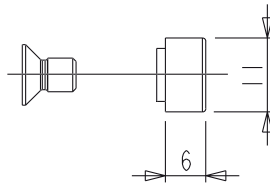

PAWLS

Functions

Pawl to be combined with a striker, required to create a locking point.

Online data sheet

01319K

A = pin B= striker

01332

01333

04049

04050

04067

Item code	Description	PROFILE CROSS - SECTION	Base Raw	Anodised Elox	Painted	Trend/Gold Brass	Pieces per pack
01319K	3RD FASTENING MECHANISM STRIKER	C007	X				200
01332	PIN FOR ADDITIONAL FASTENING MECHANISMS		X				50
01333	ADDITIONAL FASTENING MECHANISM COMPONENT	C001-C002-C004-C010-C011-C013-C014-C015-C016-C017	X				50
01352K	LOCKING PAWL	C001-C002-C003-C004-C005-C006-C007-C008-C009-C010-C011-C012-C013-C014-C015-C016-C017-P001-P002-P003-P004-P005-P006-P007-P008-P009-P010	X				400
01356K	ADDITIONAL PAWL	-	X				400
02315K	ADDITIONAL FASTENING MECHANISM COMPONENT	C001-C002-C005-C010-C013-C014-C015-P001-P005-P006	X				500
02320	PIN FOR ADDITIONAL FASTENING MECHANISMS	C010	X				500
04027K	FUTURA FIXED PAWL	C001-C002-C003-C005-C006-C013-C014-C015-C016-C017-P001-P002-P003-P004-P005-P006-P008-P009-P010	X				200
04030K	ADJUSTABLE LOCKING PAWL	C001-C002-C003-C005-C007-C008-C011-C013-C014-C015-C016-C017-P001-P002-P004-P005-P006-P007-P008-P009-P010	X				200
04042K	ADJUSTABLE LOCKING PAWL	C001-C002-C003-C004-C005-C006-C007-C008-C009-C010-C011-C012-C013-C014-C015-C016-C017-P001-P002-P003-P004-P005-P006-P007-P008-P009-P010	X				200
04049	FIXED PAWL		X				200
04050	FIXED PAWL	C001-C002-C003-C004-C005-C006-C007-C008-C009-C010-C011-C012-C013-C014-C015-C016-C017-P001-P002-P003-P004-P005-P006-P007-P008-P009-P010	X				200
04067	FUTURA FIXED PAWL	-	X				200