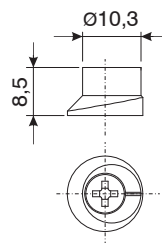

PAWLS

Functions

Pawl to be combined with a striker, required to create a locking point.

Online data sheet

01319K

A = pin B= striker

01332

01333

01352K

01356K

02315K

02320

04027K

04030K

04042K

STRIKERS AND FASTENING MECHANISMS

04049

04050

04067

Item code	Description	PROFILE CROSS - SECTION	Base Raw	Anodised Elox	Painted	Trend/Gold Brass	Pieces per pack
01319K	3RD FASTENING MECHANISM STRIKER	C007	X				200
01332	PIN FOR ADDITIONAL FASTENING MECHANISMS		X				50
01333	ADDITIONAL FASTENING MECHANISM COMPONENT	C001-C002-C004-C010-C011-C013-C014-C015-C016-C017	X				50
01352K	LOCKING PAWL	C001-C002-C003-C004-C005-C006-C007-C008-C009-C010-C011-C012-C013-C014-C015-C016-C017-P001-P002-P003-P004-P005-P006-P007-P008-P009-P010	X				400
01356K	ADDITIONAL PAWL	-	X				400
02315K	ADDITIONAL FASTENING MECHANISM COMPONENT	C001-C002-C005-C010-C013-C014-C015-P001-P005-P006	X				500
02320	PIN FOR ADDITIONAL FASTENING MECHANISMS	C010	X				500
04027K	FUTURA FIXED PAWL	C001-C002-C003-C005-C006-C013-C014-C015-C016-C017-P001-P002-P003-P004-P005-P006-P008-P009-P010	X				200
04030K	ADJUSTABLE LOCKING PAWL	C001-C002-C003-C005-C007-C008-C011-C013-C014-C015-C016-C017-P001-P002-P004-P005-P006-P007-P008-P009-P010	X				200
04042K	ADJUSTABLE LOCKING PAWL	C001-C002-C003-C004-C005-C006-C007-C008-C009-C010-C011-C012-C013-C014-C015-C016-C017-P001-P002-P003-P004-P005-P006-P007-P008-P009-P010	X				200
04049	FIXED PAWL		X				200
04050	FIXED PAWL	C001-C002-C003-C004-C005-C006-C007-C008-C009-C010-C011-C012-C013-C014-C015-C016-C017-P001-P002-P003-P004-P005-P006-P007-P008-P009-P010	X				200
04067	FUTURA FIXED PAWL	-	X				200