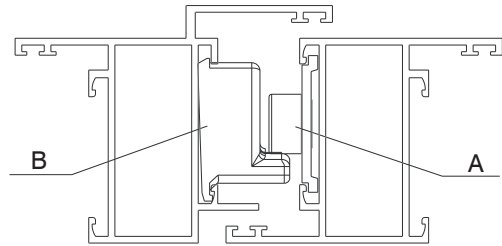

PAWLS

Functions

Pawl to be combined with a striker, required to create a locking point.

Online data sheet

01319K

A = pin B= striker

01332

01333

04049

04050

04067

Item code	Description	PROFILE CROSS - SECTION	Base Raw	Anodised Elox	Painted	Trend/Gold Brass	Pieces per pack
01319K	3RD FASTENING MECHANISM STRIKER	C007	X				200
01332	PIN FOR ADDITIONAL FASTENING MECHANISMS		X				50
01333	ADDITIONAL FASTENING MECHANISM COMPONENT	C001-C002-C004-C010-C011-C013-C014-C015-C016-C017	X				50
01352K	LOCKING PAWL	C001-C002-C003-C004-C005-C006-C007-C008-C009-C010-C011-C012-C013-C014-C015-C016-C017-P001-P002-P003-P004-P005-P006-P007-P008-P009-P010	X				400
01356K	ADDITIONAL PAWL	-	X				400
02315K	ADDITIONAL FASTENING MECHANISM COMPONENT	C001-C002-C005-C010-C013-C014-C015-P001-P005-P006	X				500
02320	PIN FOR ADDITIONAL FASTENING MECHANISMS	C010	X				500
04027K	FUTURA FIXED PAWL	C001-C002-C003-C005-C006-C013-C014-C015-C016-C017-P001-P002-P003-P004-P005-P006-P008-P009-P010	X				200
04030K	ADJUSTABLE LOCKING PAWL	C001-C002-C003-C005-C007-C008-C011-C013-C014-C015-C016-C017-P001-P002-P004-P005-P006-P007-P008-P009-P010	X				200
04042K	ADJUSTABLE LOCKING PAWL	C001-C002-C003-C004-C005-C006-C007-C008-C009-C010-C011-C012-C013-C014-C015-C016-C017-P001-P002-P003-P004-P005-P006-P007-P008-P009-P010	X				200
04049	FIXED PAWL		X				200
04050	FIXED PAWL	C001-C002-C003-C004-C005-C006-C007-C008-C009-C010-C011-C012-C013-C014-C015-C016-C017-P001-P002-P003-P004-P005-P006-P007-P008-P009-P010	X				200
04067	FUTURA FIXED PAWL	-	X				200