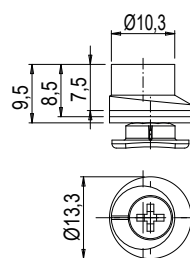

PAWLS

Functions

Pawl to be combined with a striker, required to create a locking point.

Online data sheet

01319K

A = pin B= striker

01332

01333

01352K

01356K

02315K

02320

04027K

04030K

04042K

STRIKERS AND FASTENING MECHANISMS

04049

04050

04067

Item code	Description	PROFILE CROSS - SECTION	Base Raw	Anodised Elox	Painted	Trend/Gold Brass	Pieces per pack
01319K	3RD FASTENING MECHANISM STRIKER	C007	X				200
01332	PIN FOR ADDITIONAL FASTENING MECHANISMS		X				50
01333	ADDITIONAL FASTENING MECHANISM COMPONENT	C001-C002-C004-C010-C011-C013-C014-C015-C016-C017	X				50
01352K	LOCKING PAWL	C001-C002-C003-C004-C005-C006-C007-C008-C009-C010-C011-C012-C013-C014-C015-C016-C017-P001-P002-P003-P004-P005-P006-P007-P008-P009-P010	X				400
01356K	ADDITIONAL PAWL	-	X				400
02315K	ADDITIONAL FASTENING MECHANISM COMPONENT	C001-C002-C005-C010-C013-C014-C015-P001-P005-P006	X				500
02320	PIN FOR ADDITIONAL FASTENING MECHANISMS	C010	X				500
04027K	FUTURA FIXED PAWL	C001-C002-C003-C005-C006-C013-C014-C015-C016-C017-P001-P002-P003-P004-P005-P006-P008-P009-P010	X				200
04030K	ADJUSTABLE LOCKING PAWL	C001-C002-C003-C005-C007-C008-C011-C013-C014-C015-C016-C017-P001-P002-P004-P005-P006-P007-P008-P009-P010	X				200
04042K	ADJUSTABLE LOCKING PAWL	C001-C002-C003-C004-C005-C006-C007-C008-C009-C010-C011-C012-C013-C014-C015-C016-C017-P001-P002-P003-P004-P005-P006-P007-P008-P009-P010	X				200
04049	FIXED PAWL		X				200
04050	FIXED PAWL	C001-C002-C003-C004-C005-C006-C007-C008-C009-C010-C011-C012-C013-C014-C015-C016-C017-P001-P002-P003-P004-P005-P006-P007-P008-P009-P010	X				200
04067	FUTURA FIXED PAWL	-	X				200