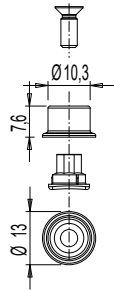

PAWLS

Functions

Pawl to be combined with a striker, required to create a locking point.

Online data sheet

01319K

A = pin B= striker

01332

01333

01352K

01356K

02315K

02320

04027K

04030K

04042K

STRIKERS AND FASTENING MECHANISMS

04049

04050

04067

Item code	Description	PROFILE CROSS - SECTION	Base Raw	Anodised Elox	Painted	Trend/Gold Brass	Pieces per pack
01319K	3RD FASTENING MECHANISM STRIKER	C007	X				200
01332	PIN FOR ADDITIONAL FASTENING MECHANISMS		X				50
01333	ADDITIONAL FASTENING MECHANISM COMPONENT	C001-C002-C004-C010-C011-C013-C014-C015-C016-C017	X				50
01352K	LOCKING PAWL	C001-C002-C003-C004-C005-C006-C007-C008-C009-C010-C011-C012-C013-C014-C015-C016-C017-P001-P002-P003-P004-P005-P006-P007-P008-P009-P010	X				400
01356K	ADDITIONAL PAWL	-	X				400
02315K	ADDITIONAL FASTENING MECHANISM COMPONENT	C001-C002-C005-C010-C013-C014-C015-P001-P005-P006	X				500
02320	PIN FOR ADDITIONAL FASTENING MECHANISMS	C010	X				500
04027K	FUTURA FIXED PAWL	C001-C002-C003-C005-C006-C013-C014-C015-C016-C017-P001-P002-P003-P004-P005-P006-P008-P009-P010	X				200
04030K	ADJUSTABLE LOCKING PAWL	C001-C002-C003-C005-C007-C008-C011-C013-C014-C015-C016-C017-P001-P002-P004-P005-P006-P007-P008-P009-P010	X				200
04042K	ADJUSTABLE LOCKING PAWL	C001-C002-C003-C004-C005-C006-C007-C008-C009-C010-C011-C012-C013-C014-C015-C016-C017-P001-P002-P003-P004-P005-P006-P007-P008-P009-P010	X				200
04049	FIXED PAWL		X				200
04050	FIXED PAWL	C001-C002-C003-C004-C005-C006-C007-C008-C009-C010-C011-C012-C013-C014-C015-C016-C017-P001-P002-P003-P004-P005-P006-P007-P008-P009-P010	X				200
04067	FUTURA FIXED PAWL	-	X				200