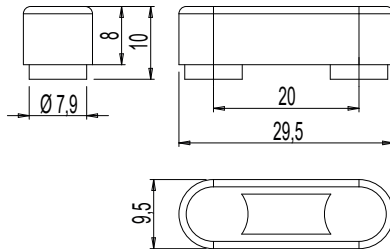

01356K

02315K

02320

04027K

04030K

04042K