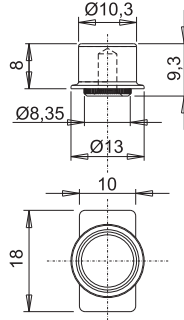

PAWLS

Functions

Pawl to be combined with a striker, required to create a locking point.

Online data sheet

01319K

A = pin B= striker

01332

01333

01352K

01356K

02315K

02320

04027K

04030K

04042K

STRIKERS AND FASTENING MECHANISMS

04049

04050

04067

Item code	Description	PROFILE CROSS - SECTION	Base Raw	Anodised Elox	Painted	Trend/Gold Brass	Pieces per pack
01319K	3RD FASTENING MECHANISM STRIKER	C007	X				200
01332	PIN FOR ADDITIONAL FASTENING MECHANISMS		X				50
01333	ADDITIONAL FASTENING MECHANISM COMPONENT	C001-C002-C004-C010-C011-C013-C014-C015-C016-C017	X				50
01352K	LOCKING PAWL	C001-C002-C003-C004-C005-C006-C007-C008-C009-C010-C011-C012-C013-C014-C015-C016-C017-P001-P002-P003-P004-P005-P006-P007-P008-P009-P010	X				400
01356K	ADDITIONAL PAWL	-	X				400
02315K	ADDITIONAL FASTENING MECHANISM COMPONENT	C001-C002-C005-C010-C013-C014-C015-P001-P005-P006	X				500
02320	PIN FOR ADDITIONAL FASTENING MECHANISMS	C010	X				500
04027K	FUTURA FIXED PAWL	C001-C002-C003-C005-C006-C013-C014-C015-C016-C017-P001-P002-P003-P004-P005-P006-P008-P009-P010	X				200
04030K	ADJUSTABLE LOCKING PAWL	C001-C002-C003-C005-C007-C008-C011-C013-C014-C015-C016-C017-P001-P002-P004-P005-P006-P007-P008-P009-P010	X				200
04042K	ADJUSTABLE LOCKING PAWL	C001-C002-C003-C004-C005-C006-C007-C008-C009-C010-C011-C012-C013-C014-C015-C016-C017-P001-P002-P003-P004-P005-P006-P007-P008-P009-P010	X				200
04049	FIXED PAWL		X				200
04050	FIXED PAWL	C001-C002-C003-C004-C005-C006-C007-C008-C009-C010-C011-C012-C013-C014-C015-C016-C017-P001-P002-P003-P004-P005-P006-P007-P008-P009-P010	X				200
04067	FUTURA FIXED PAWL	-	X				200