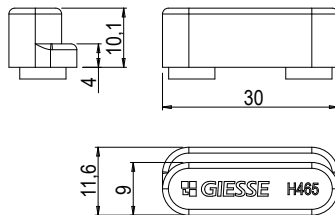

PAWLS

Functions

Pawl to be combined with a striker, required to create a locking point.

Online data sheet

01319K

A = pin B= striker

01332

01333

04049

04050

04067

Item code	Description	PROFILE CROSS - SECTION	Base Raw	Anodised Elox	Painted	Trend/Gold Brass	Pieces per pack
01319K	3RD FASTENING MECHANISM STRIKER	C007	X				200
01332	PIN FOR ADDITIONAL FASTENING MECHANISMS		X				50
01333	ADDITIONAL FASTENING MECHANISM COMPONENT	C001-C002-C004-C010-C011-C013-C014-C015-C016-C017	X				50
01352K	LOCKING PAWL	C001-C002-C003-C004-C005-C006-C007-C008-C009-C010-C011-C012-C013-C014-C015-C016-C017-P001-P002-P003-P004-P005-P006-P007-P008-P009-P010	X				400
01356K	ADDITIONAL PAWL	-	X				400
02315K	ADDITIONAL FASTENING MECHANISM COMPONENT	C001-C002-C005-C010-C013-C014-C015-P001-P005-P006	X				500
02320	PIN FOR ADDITIONAL FASTENING MECHANISMS	C010	X				500
04027K	FUTURA FIXED PAWL	C001-C002-C003-C005-C006-C013-C014-C015-C016-C017-P001-P002-P003-P004-P005-P006-P008-P009-P010	X				200
04030K	ADJUSTABLE LOCKING PAWL	C001-C002-C003-C005-C007-C008-C011-C013-C014-C015-C016-C017-P001-P002-P004-P005-P006-P007-P008-P009-P010	X				200
04042K	ADJUSTABLE LOCKING PAWL	C001-C002-C003-C004-C005-C006-C007-C008-C009-C010-C011-C012-C013-C014-C015-C016-C017-P001-P002-P003-P004-P005-P006-P007-P008-P009-P010	X				200
04049	FIXED PAWL		X				200
04050	FIXED PAWL	C001-C002-C003-C004-C005-C006-C007-C008-C009-C010-C011-C012-C013-C014-C015-C016-C017-P001-P002-P003-P004-P005-P006-P007-P008-P009-P010	X				200
04067	FUTURA FIXED PAWL	-	X				200