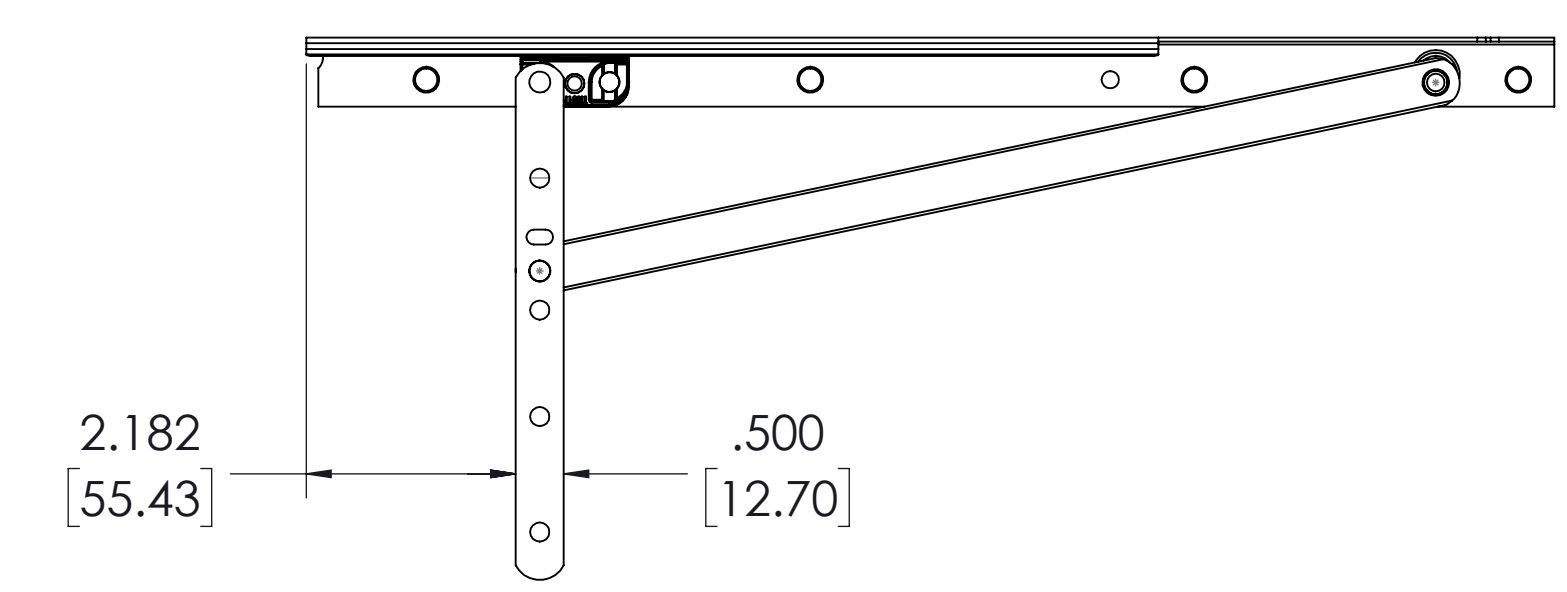

COMMENTS

Amesbury Truth
Engineered Solutions. Trusted Results.

700 West Bridge Street
Owatonna, MN 55060
Telephone 507-451-5620

THIS DRAWING IS THE PROPERTY OF TRUTH HARDWARE. THE INFORMATION THEREON IS TO BE TREATED AS CONFIDENTIAL. IT IS NOT TO BE USED, COPIED, OR DISCLOSED TO OUTSIDE PARTIES WITHOUT OUR WRITTEN CONSENT.

DRAWN BY: M. NEFF DATE: 3/7/2019
CHECKED BY: MDN SCALE: 1:1
PART NAME: 13" TO 14" EGRESS HINGE COMPARISON

DO NOT SCALE DRAWINGS