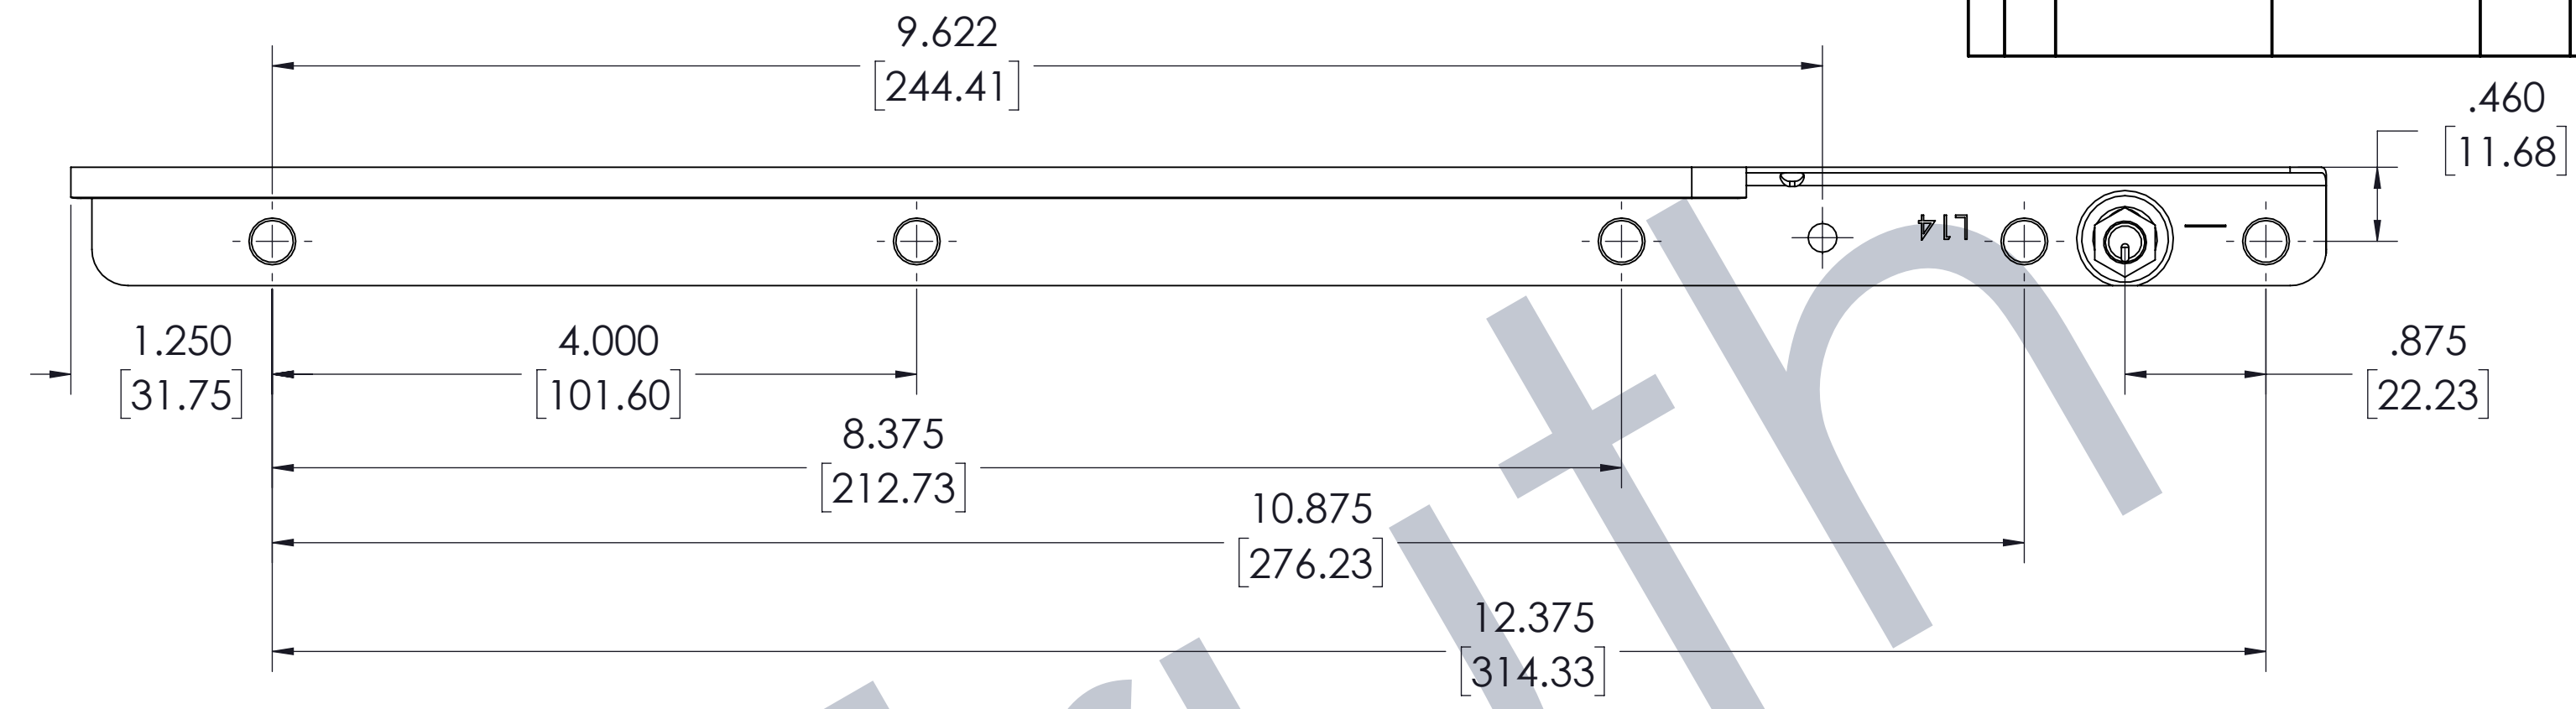

NO	LOC	HOW	DATE	INT
A		CREATED	3/7/2019	MON

Hinge Arms - SST				Adjustable Tracks - SST				Dimensions				
Order No.	Part No.	Description	Hinge Stack Ht.	Order No.	Part No.	Description	"A" in.	"A" mm	Opening	"L" in.	"L" mm	
2003509	WWHA200-10R0	10" Wash, LH	7/16 [11.2]	2003558	WCHT001-10LA	10" Track Assembly, LH, Adjustable	5.412	137.5	90	10	254.0	
2003508	WWHA200-10L0	10" Wash, RH	7/16 [11.2]	2003559	WCHT001-10RA	10" Track Assembly, RH, Adjustable	5.412	137.5	90	10	254.0	
2004389	WEHA200-10L0	10" Egress, LH	7/16 [11.2]	2003558	WCHT001-10LA	10" Track Assembly, LH, Adjustable	2.292	58.2	90	10	254.0	
2004392	WEHA200-10R0	10" Egress, RH	7/16 [11.2]	2003559	WCHT001-10RA	10" Track Assembly, RH, Adjustable	2.292	58.2	90	10	254.0	
2003950	WWHA200-14L0	14" Wash, LH	7/16 [11.2]	2004271	WCHT001-14LA	14" Track Assembly, LH, Adjustable	6.507	165.3	90	14	355.6	
2003951	WWHA200-14R0	14" Wash, RH	7/16 [11.2]	2004272	WCHT001-14RA	14" Track Assembly, RH, Adjustable	6.507	165.3	90	14	355.6	
2003952	WEHA200-14L0	14" Egress, LH	7/16 [11.2]	2004271	WCHT001-14LA	14" Track Assembly, LH, Adjustable	2.180	55.4	90	14	355.6	
2003953	WEHA200-14R0	14" Egress, RH	7/16 [11.2]	2004272	WCHT001-14RA	14" Track Assembly, RH, Adjustable	2.180	55.4	90	14	355.6	
2003954	WWHA215-14L0	14" Wash, LH	1/2 [12.7]	2004271	WCHT001-14LA	14" Track Assembly, LH, Adjustable	6.507	165.3	90	14	355.6	
2003955	WWHA215-14R0	14" Wash, RH	1/2 [12.7]	2004272	WCHT001-14RA	14" Track Assembly, RH, Adjustable	6.507	165.3	90	14	355.6	
2003956	WEHA215-14L0	14" Egress, LH	1/2 [12.7]	2004271	WCHT001-14LA	14" Track Assembly, LH, Adjustable	2.180	55.4	90	14	355.6	
2003957	WEHA215-14R0	14" Egress, RH	1/2 [12.7]	2004272	WCHT001-14RA	14" Track Assembly, RH, Adjustable	2.180	55.4	90	14	355.6	

ASHLAND 14" EGRESS