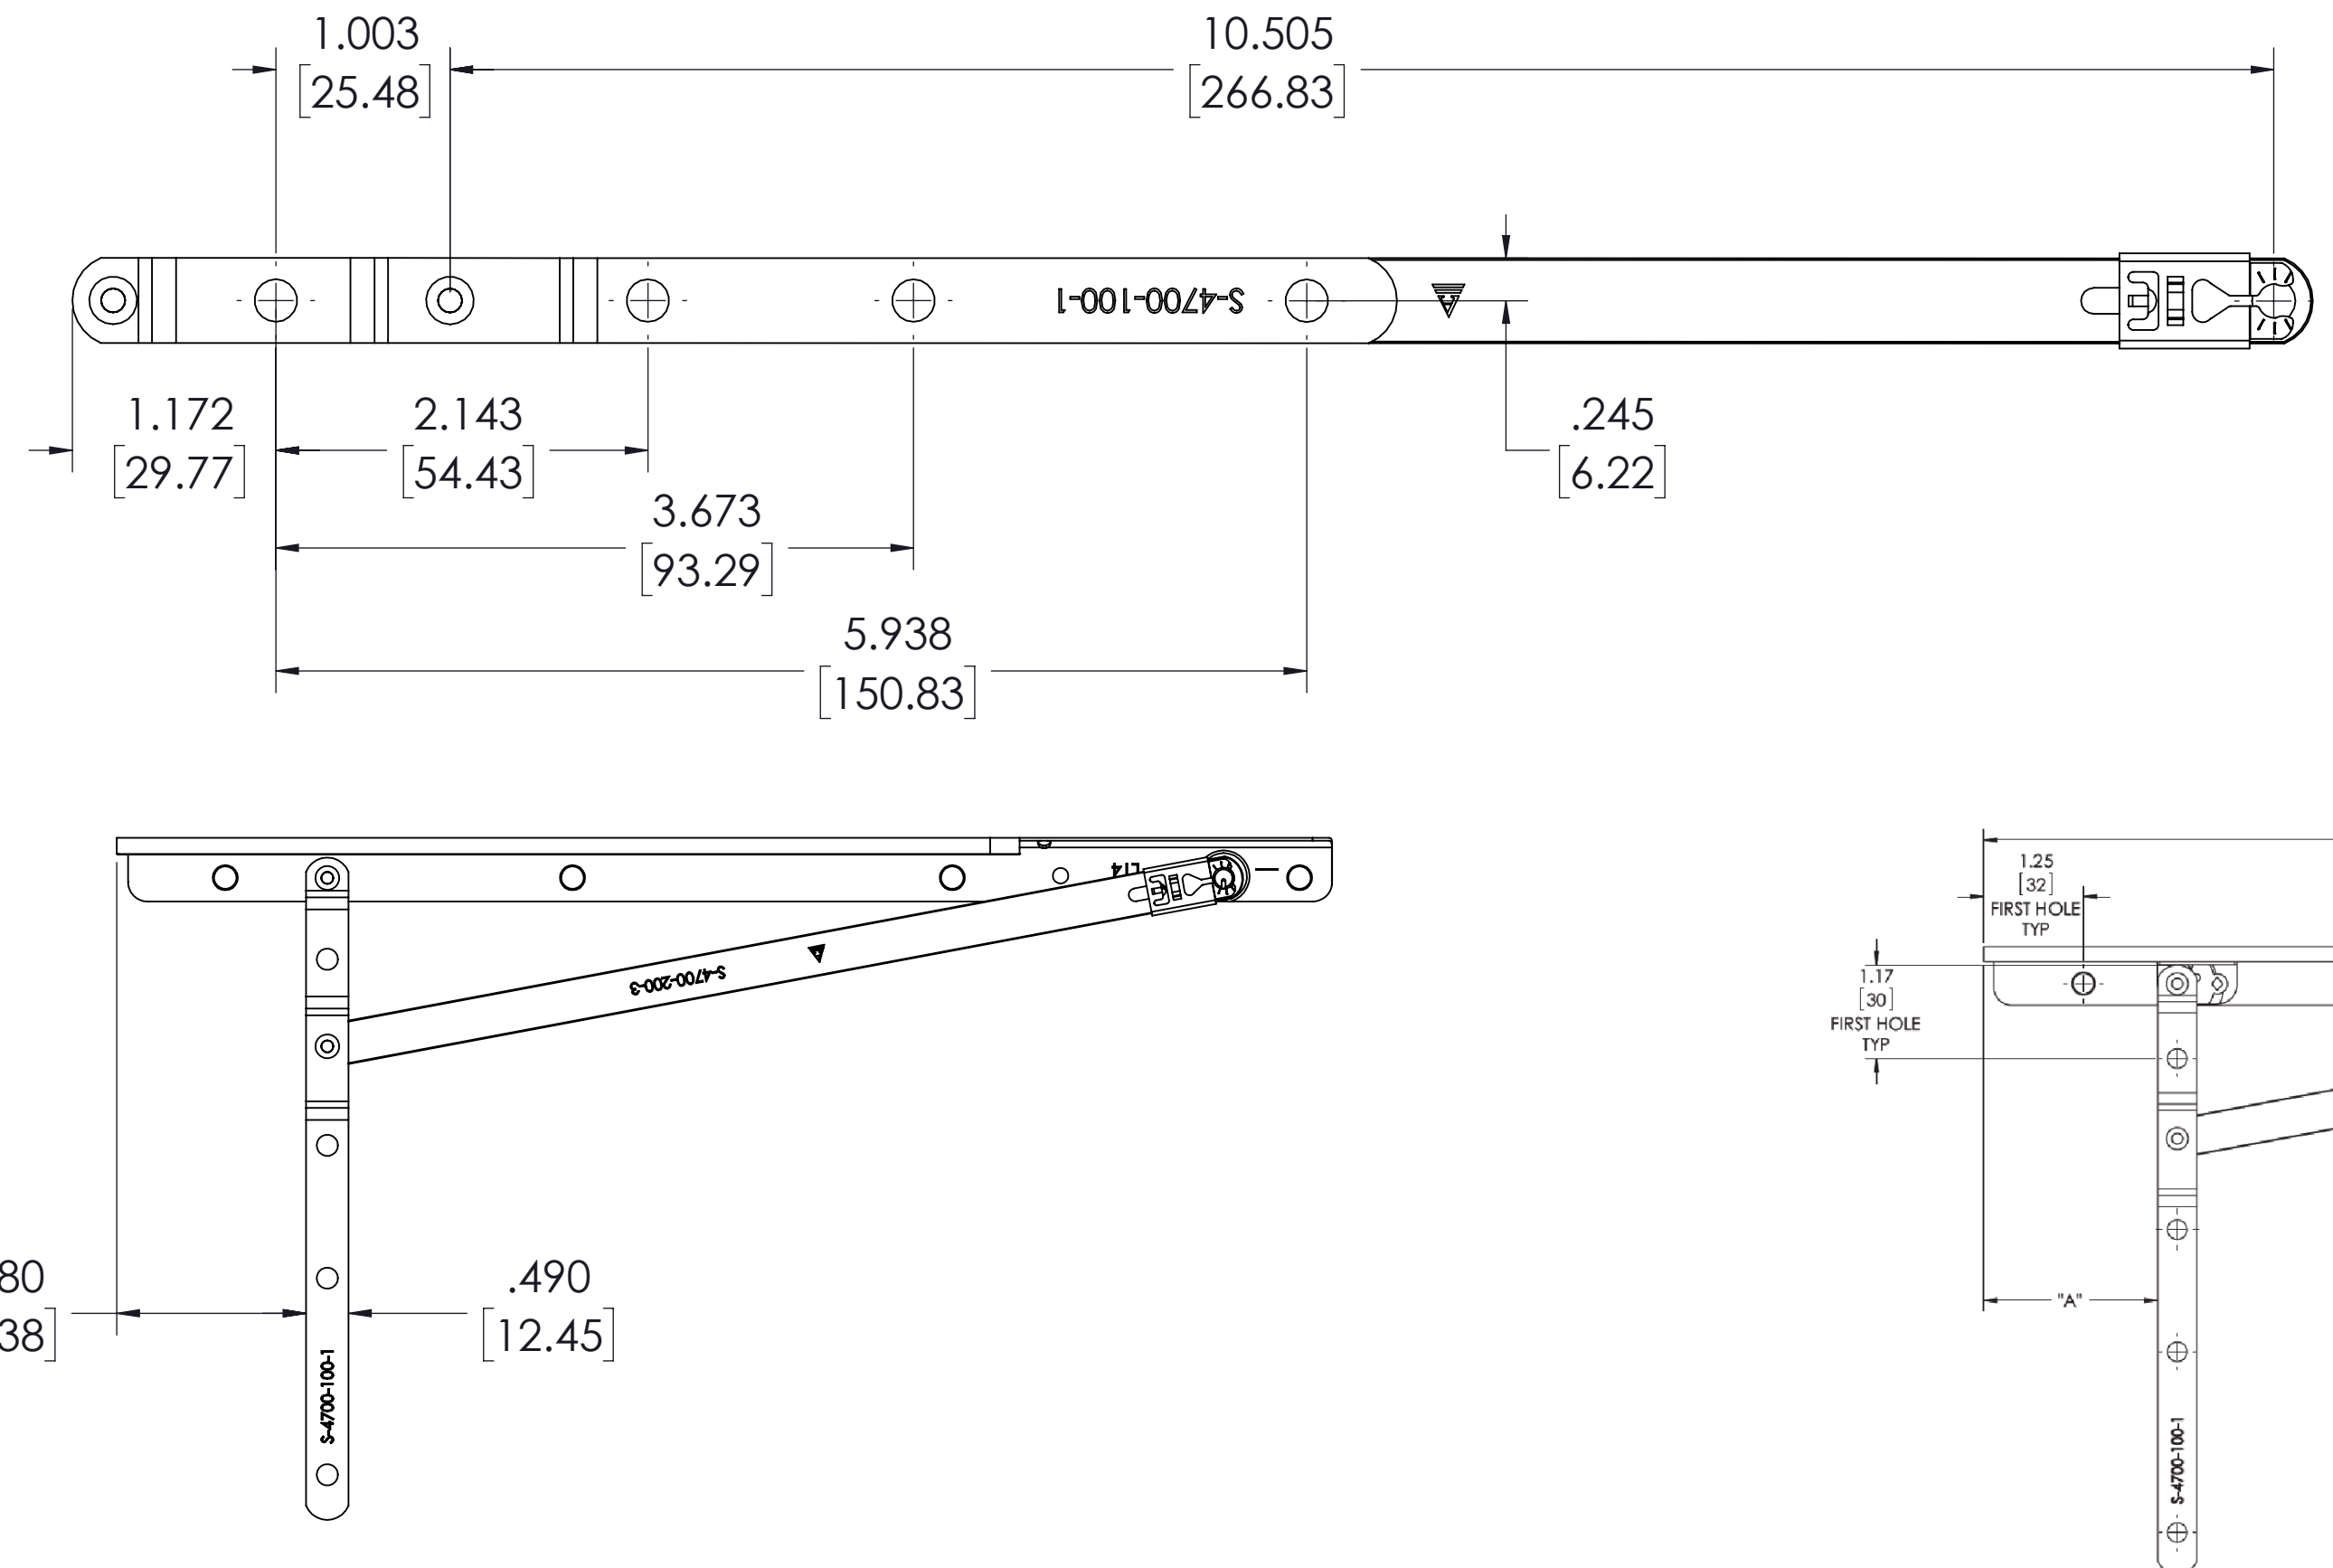

NO	LOC	HOW	DATE	INT
A		CREATED	3/7/2019	MON

Hinge Arms - SST				Adjustable Tracks - SST				Dimensions				
Order No.	Part No.	Description	Hinge Stack Ht.	Order No.	Part No.	Description	"A" in.	"A" mm	Opening	"L" in.	"L" mm	
2003509	WWHA200-10R0	10" Wash, LH	7/16 [11.2]	2003558	WCHT001-10LA	10" Track Assembly, LH, Adjustable	5.412	137.5	90	10	254.0	
2003508	WWHA200-10L0	10" Wash, RH	7/16 [11.2]	2003559	WCHT001-10RA	10" Track Assembly, RH, Adjustable	5.412	137.5	90	10	254.0	
2004389	WEHA200-10L0	10" Egress, LH	7/16 [11.2]	2003558	WCHT001-10LA	10" Track Assembly, LH, Adjustable	2.292	58.2	90	10	254.0	
2004392	WEHA200-10R0	10" Egress, RH	7/16 [11.2]	2003559	WCHT001-10RA	10" Track Assembly, RH, Adjustable	2.292	58.2	90	10	254.0	
2003950	WWHA200-14L0	14" Wash, LH	7/16 [11.2]	2004271	WCHT001-14LA	14" Track Assembly, LH, Adjustable	6.507	165.3	90	14	355.6	
2003951	WWHA200-14R0	14" Wash, RH	7/16 [11.2]	2004272	WCHT001-14RA	14" Track Assembly, RH, Adjustable	6.507	165.3	90	14	355.6	
2003952	WEHA200-14L0	14" Egress, LH	7/16 [11.2]	2004271	WCHT001-14LA	14" Track Assembly, LH, Adjustable	2.180	55.4	90	14	355.6	
2003953	WEHA200-14R0	14" Egress, RH	7/16 [11.2]	2004272	WCHT001-14RA	14" Track Assembly, RH, Adjustable	2.180	55.4	90	14	355.6	
2003954	WWHA215-14L0	14" Wash, LH	1/2 [12.7]	2004271	WCHT001-14LA	14" Track Assembly, LH, Adjustable	6.507	165.3	90	14	355.6	
2003955	WWHA215-14R0	14" Wash, RH	1/2 [12.7]	2004272	WCHT001-14RA	14" Track Assembly, RH, Adjustable	6.507	165.3	90	14	355.6	
2003956	WEHA215-14L0	14" Egress, LH	1/2 [12.7]	2004271	WCHT001-14LA	14" Track Assembly, LH, Adjustable	2.180	55.4	90	14	355.6	
2003957	WEHA215-14R0	14" Egress, RH	1/2 [12.7]	2004272	WCHT001-14RA	14" Track Assembly, RH, Adjustable	2.180	55.4	90	14	355.6	

ASHLAND 14" EGRESS