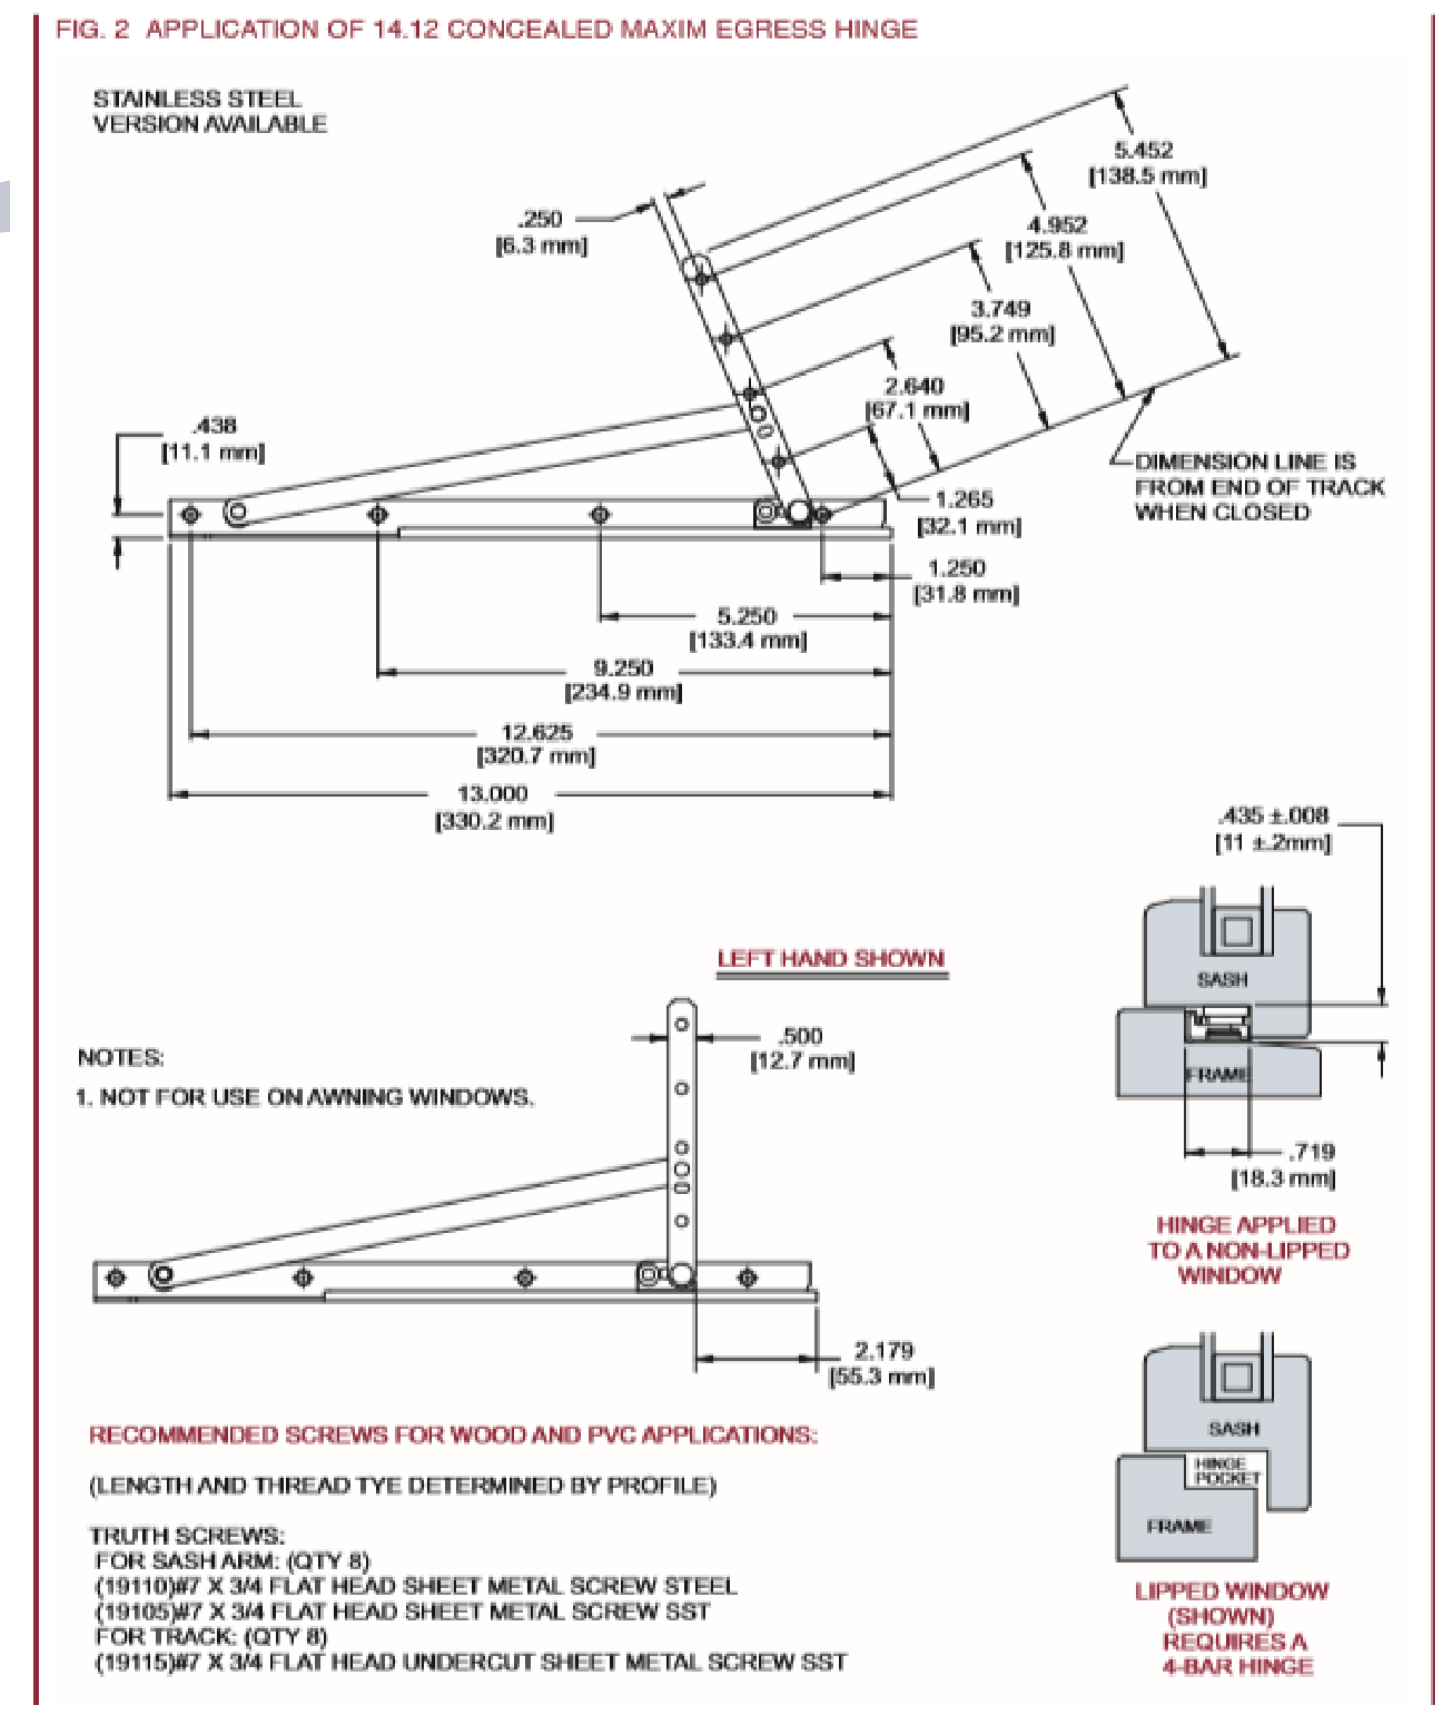

COMMENTS

Amesbury Truth
Engineered Solutions. Trusted Results.

700 West Bridge Street
Owatonna, MN 55060
Telephone 507-451-5620

THIS DRAWING IS THE PROPERTY OF TRUTH HARDWARE. THE INFORMATION THEREON IS TO BE TREATED AS CONFIDENTIAL. IT IS NOT TO BE USED, COPIED, OR DISCLOSED TO OUTSIDE PARTIES WITHOUT OUR WRITTEN CONSENT.

DRAWN BY: M. NEFF DATE: 3/7/2019
CHECKED BY: MDN SCALE: 1:1
PART NAME: 13" TO 14" EGRESS HINGE COMPARISON

DO NOT SCALE DRAWINGS