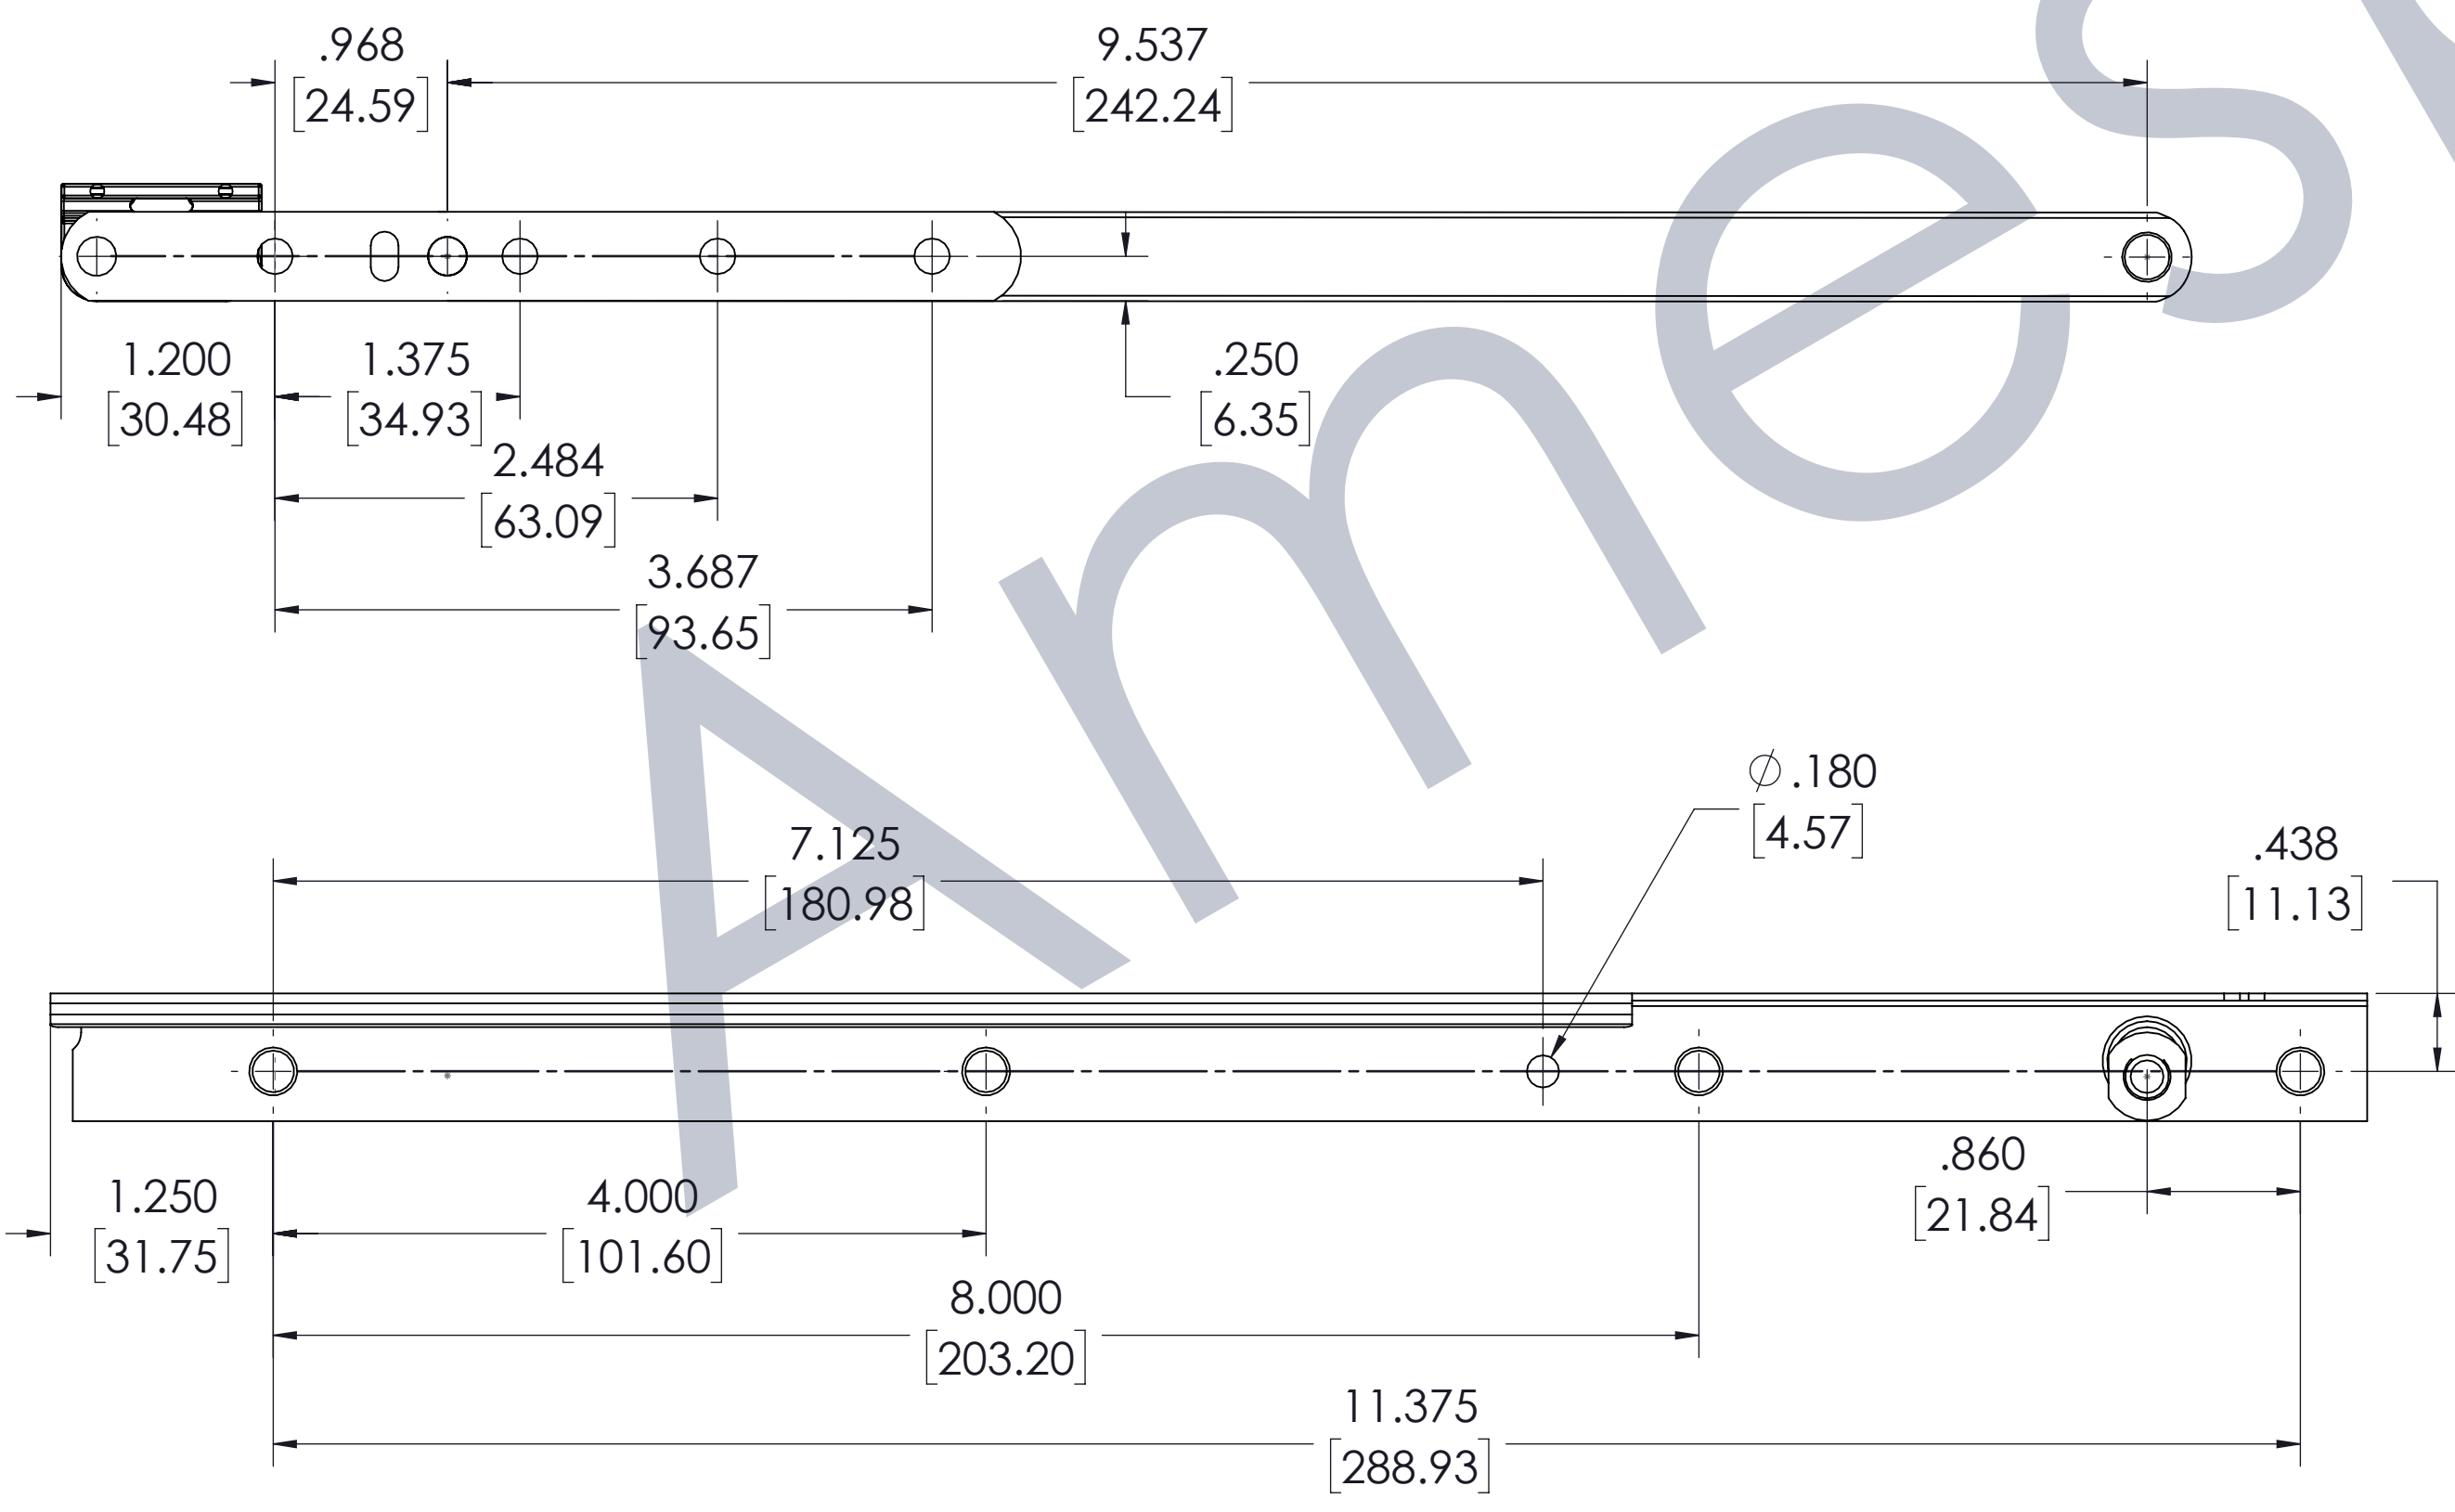

AT 13" EGRESS

COMMENTS

Amesbury Truth
Engineered Solutions. Trusted Results.

700 West Bridge Street
Owatonna, MN 55060
Telephone 507-451-5620

THIS DRAWING IS THE PROPERTY OF TRUTH HARDWARE. THE INFORMATION THEREON IS TO BE TREATED AS CONFIDENTIAL. IT IS NOT TO BE USED, COPIED, OR DISCLOSED TO OUTSIDE PARTIES WITHOUT OUR WRITTEN CONSENT.

DRAWN BY: M. NEFF DATE: 3/7/2019
CHECKED BY: MDN SCALE: 1:1
PART NAME: 13" TO 14" EGRESS HINGE COMPARISON

DO NOT SCALE DRAWINGS