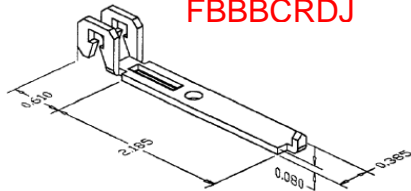

Super-Lift Balance:

Type	Plug	Weight (Lbs)	Length
SL60		60 to 69.5	15" to 72"
SL70		70 to 79.5	15" to 72"
SL80		80 to 89.5	15" to 72"
SL90		90 to 99.5	15" to 72"
SL100		100 to 109.5	15" to 72"
SL110		110 to 119.5	20" to 72"
SL120		120 to 129.5	20" to 72"

Standard Bracket for LL and SL

FBBBCRDJ