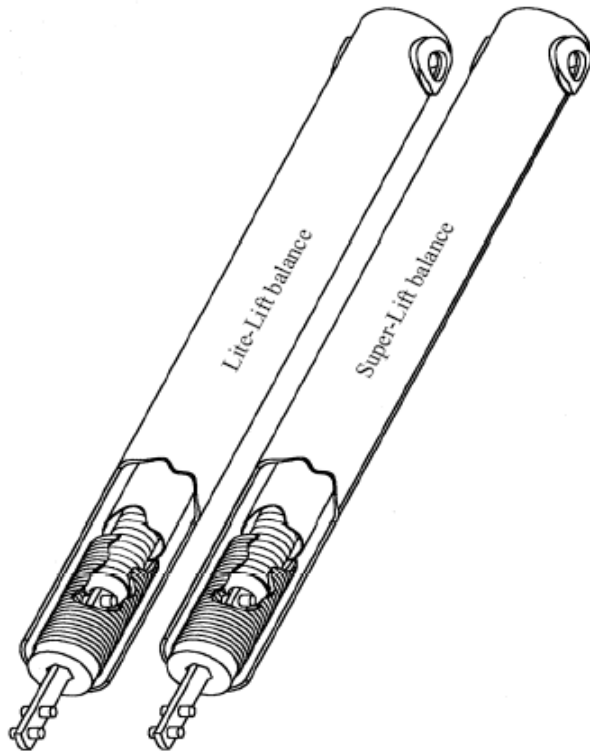

# BALANCES LITE LIFT - SUPER LIFT

## Lite-Lift Balance:

Type	Plug	Weight (Lbs)	Length
LL0		4 to 9	6" to 72"
LL10		9.1 to 19.5	6" to 72"
LL20	red	20 to 29.5	6" to 72"
LL30	blue	30 to 39.5	6" to 72"
LL40	black	40 to 49.5	6" to 72"
LL50	white	50 to 59.5	6" to 72"
LL60	yellow	60 to 69.5	6" to 72"
LL70	yellow	70 to 79.5	6" to 72"
LL80	yellow	80 to 89.5	6" to 72"
<b>LL90</b>	<b>yellow</b>	<b>90 to 99.5</b>	<b>6" to 72"</b>

## Super-Lift Balance:

Type	Plug	Weight (Lbs)	Length
SL60		60 to 69.5	15" to 72"
SL70		70 to 79.5	15" to 72"
SL80		80 to 89.5	15" to 72"
SL90		90 to 99.5	15" to 72"
SL100		100 to 109.5	15" to 72"
SL110		110 to 119.5	20" to 72"
SL120		120 to 129.5	20" to 72"

Standard Bracket for LL and SL

**FBBBCRDJ**

Pin 1/4 for LL - SL

Pin 1/2 for LL - SL